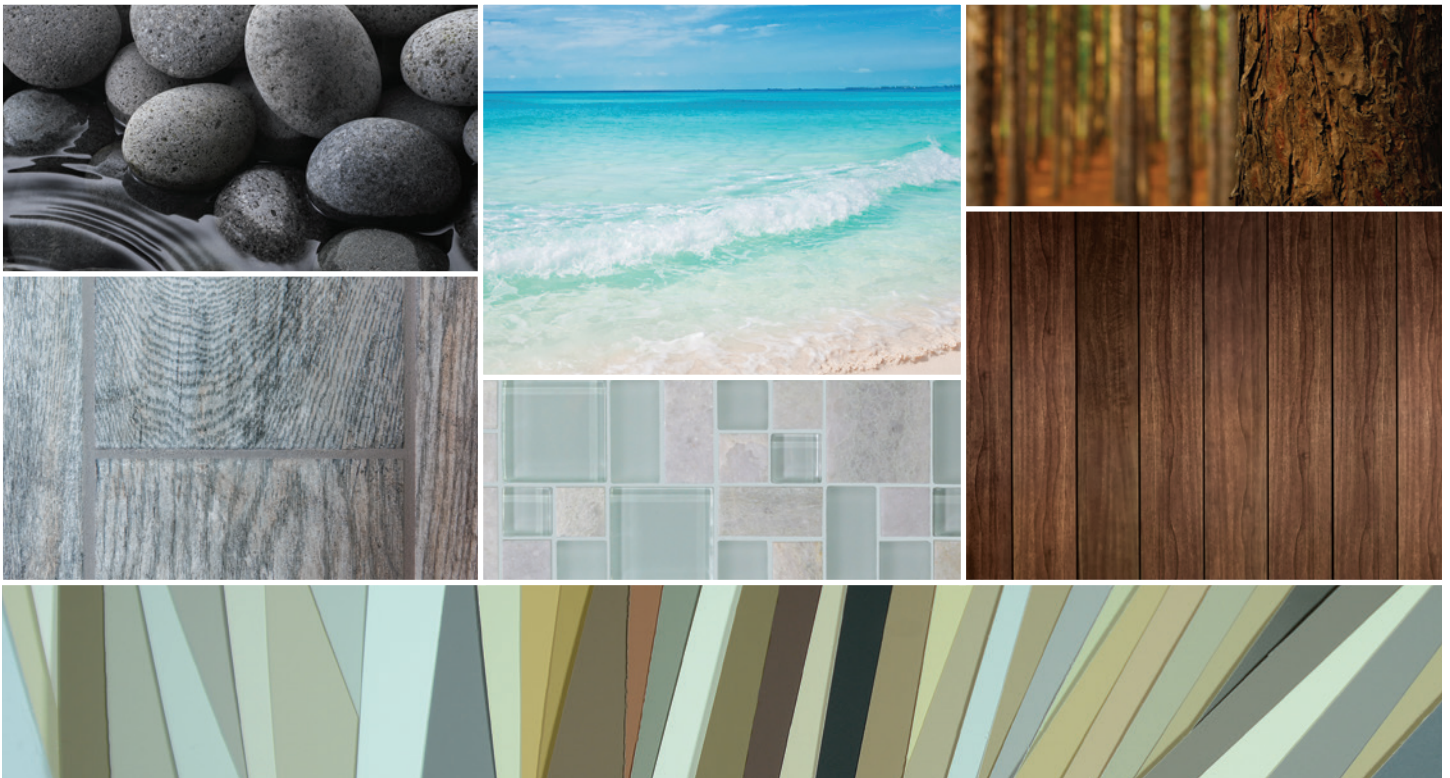

CUSTOM offers 40 colors in all grouts.

A Palette to Complement Today's Trends

CUSTOM leads the grout industry by offering the best color lineup that combines traditional and on-trend colors. Designers have an array of colors to choose from – all complementing today's tile trends including wood plank, stone, reclaimed wood, and glass. CUSTOM's newest colors are drawn from nature with inspiration from water, sand, and fog with muted gray, brown, green and blue tones.

Choose the right grout!

CUSTOM empowers tile contractors and design professionals to choose the right grout type for the job. All 40 colors are available in all grout lines, including Fusion Pro.®

CUSTOM®

TILE INSTALLATION SYSTEMS

All Grouts Available in 40 Colors

GROUT SOLUTIONS

#381 Bright White	#380 Haystack	#105 Earth	#540 Truffle	#165 Delorean Gray
#11 Snow White	#180 Sandstone	#50 Nutmeg	#548 Surf Green	#543 Driftwood
#10 Antique White	#135 Mushroom	#541 Walnut	#547 Ice Blue	#542 Graystone
#333 Alabaster	#145 Light Smoke	#183 Chateau	#115 Platinum	#09 Natural Gray
#382 Bone	#186 Khaki	#185 New Taupe	#544 Rolling Fog	#335 Winter Gray
#122 Linen	#156 Fawn	#59 Saddle Brown	#545 Bleached Wood	#19 Pewter
#101 Quartz	#22 Sahara Tan	#52 Tobacco Brown	#386 Oyster Gray	#370 Dove Gray
#172 Urban Putty	#45 Summer Wheat	#95 Sable Brown	#546 Cape Gray	#60 Charcoal