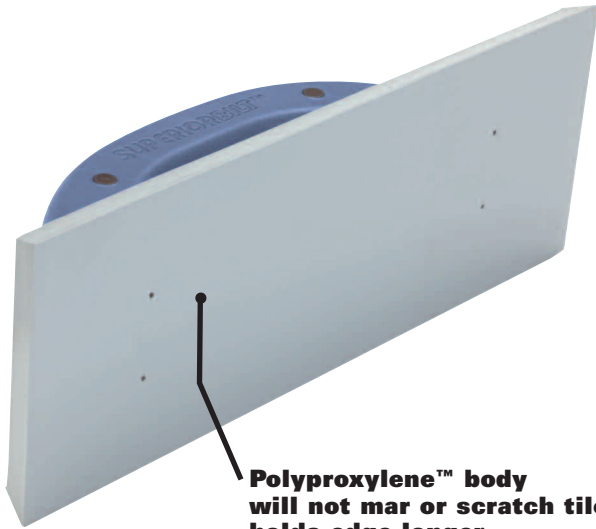

# Grout Floats

## PLATINUM® GROUT FLOAT

- **Solid polypropylene float won't separate**
- **Offset handle for hard-to-reach areas**
- **Soft, sharp edge for fast, easy clean-up**

ITEM NO.	DESCRIPTION	PKG.
P1GF1	Platinum Grout Float	4

GROUT & FINISH TOOLS

**SUPERIORBILT®**

CALL TO ORDER 800-272-8786 FAX 800-200-7765 TOOL TECHNICAL SERVICES 800-423-1802

**Polyproxylene™ body will not mar or scratch tile; holds edge longer**

**comfortable SoftGrip™ handle**

## PROBILT SERIES™ POLYPROXYLENE™ GROUT FLOATS WITH SOFTGRIP™ HANDLES

ITEM NO.	DESCRIPTION	CONSTRUCTION	USE	PKG.
151-53P	3-1/2" x 9-1/2" Grout Float	Grey Polyproxylene Body, SoftGrip Handle	Floors, Walls and Countertops; Sanded and Non-Sanded Grout	12
151-55P	3" x 12" Offset Grout Float	Grey Polyproxylene Body, SoftGrip Handle	Hard-To-Reach, Low-Height Areas — Under Toe Kicks of Kitchen and Bathroom Counters; Sanded and Non-Sanded Grout	12
151-25P	2" x 5-1/2" Margin Grout Float	Grey Polyproxylene Body, SoftGrip Handle	Floors, Walls and Countertops; Sanded and Non-Sanded Grout	12
151-54P	3-1/2" x 9-1/2" Stone Grout Float	Red Polyproxylene Body, SoftGrip Handle	Softer for Textured Tiles and Natural Stone; Sanded and Non-Sanded Grout	12
151-44G	4" x 10-1/2" Epoxy Grout Float	Green Polyproxylene Body, SoftGrip Handle	Floors, Walls and Countertops; Epoxy Grouts	12