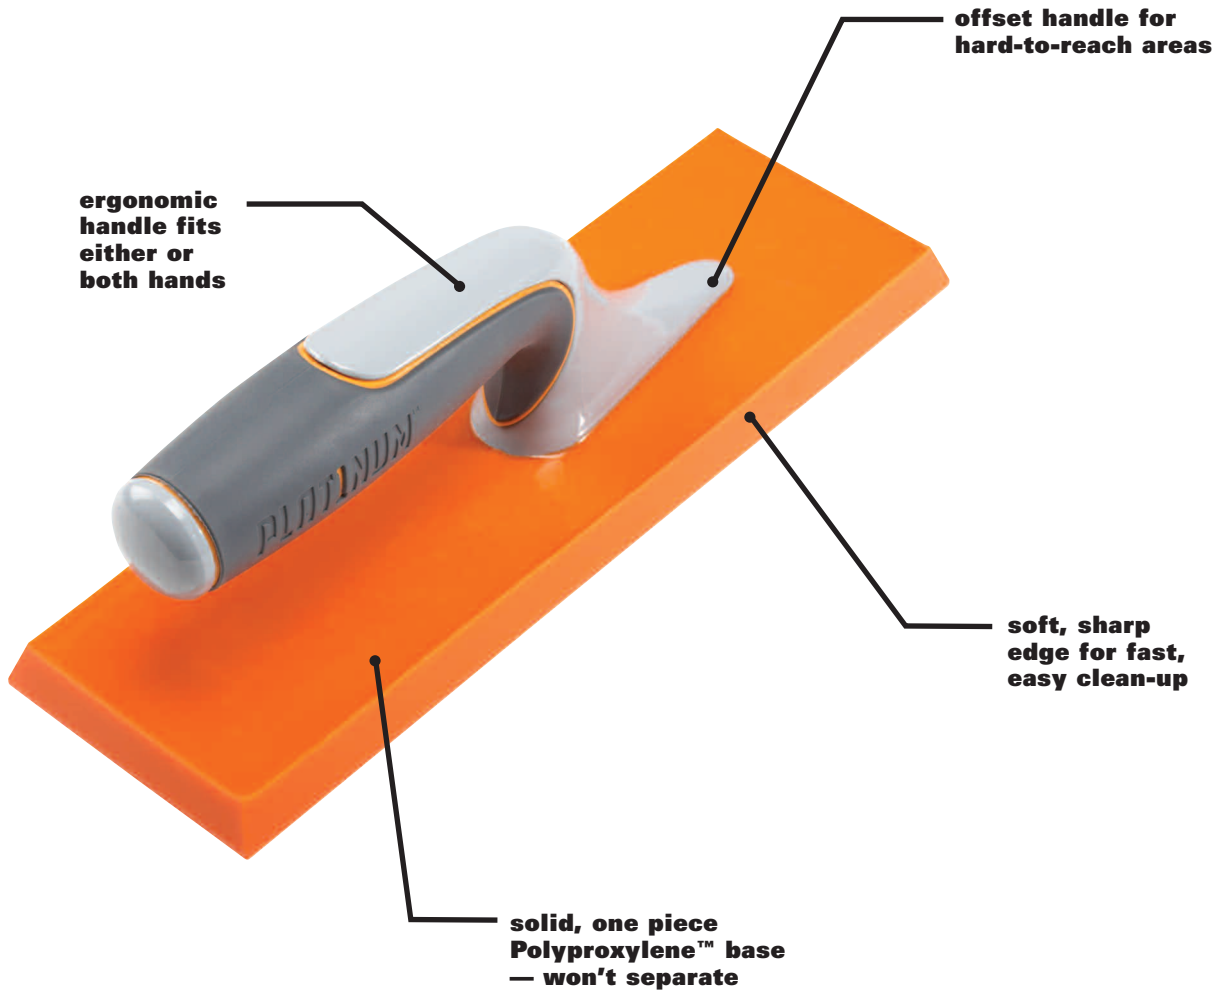

# Grout Floats

## PLATINUM® GROUT FLOAT

- **Solid polypropylene float won't separate**
- **Offset handle for hard-to-reach areas**
- **Soft, sharp edge for fast, easy clean-up**

ITEM NO.	DESCRIPTION	PKG.
P1GF1	Platinum Grout Float	4

## PROBILT SERIES™ POLYPROXYLENE™ GROUT FLOATS WITH SOFTGRIP™ HANDLES

ITEM NO.	DESCRIPTION	CONSTRUCTION	USE	PKG.
151-53P	3-1/2" x 9-1/2" Grout Float	Grey Polyproxylene Body, SoftGrip Handle	Floors, Walls and Countertops; Sanded and Non-Sanded Grout	12
151-55P	3" x 12" Offset Grout Float	Grey Polyproxylene Body, SoftGrip Handle	Hard-To-Reach, Low-Height Areas — Under Toe Kicks of Kitchen and Bathroom Counters; Sanded and Non-Sanded Grout	12
151-25P	2" x 5-1/2" Margin Grout Float	Grey Polyproxylene Body, SoftGrip Handle	Floors, Walls and Countertops; Sanded and Non-Sanded Grout	12
151-54P	3-1/2" x 9-1/2" Stone Grout Float	Red Polyproxylene Body, SoftGrip Handle	Softer for Textured Tiles and Natural Stone; Sanded and Non-Sanded Grout	12
151-44G	4" x 10-1/2" Epoxy Grout Float	Green Polyproxylene Body, SoftGrip Handle	Floors, Walls and Countertops; Epoxy Grouts	12